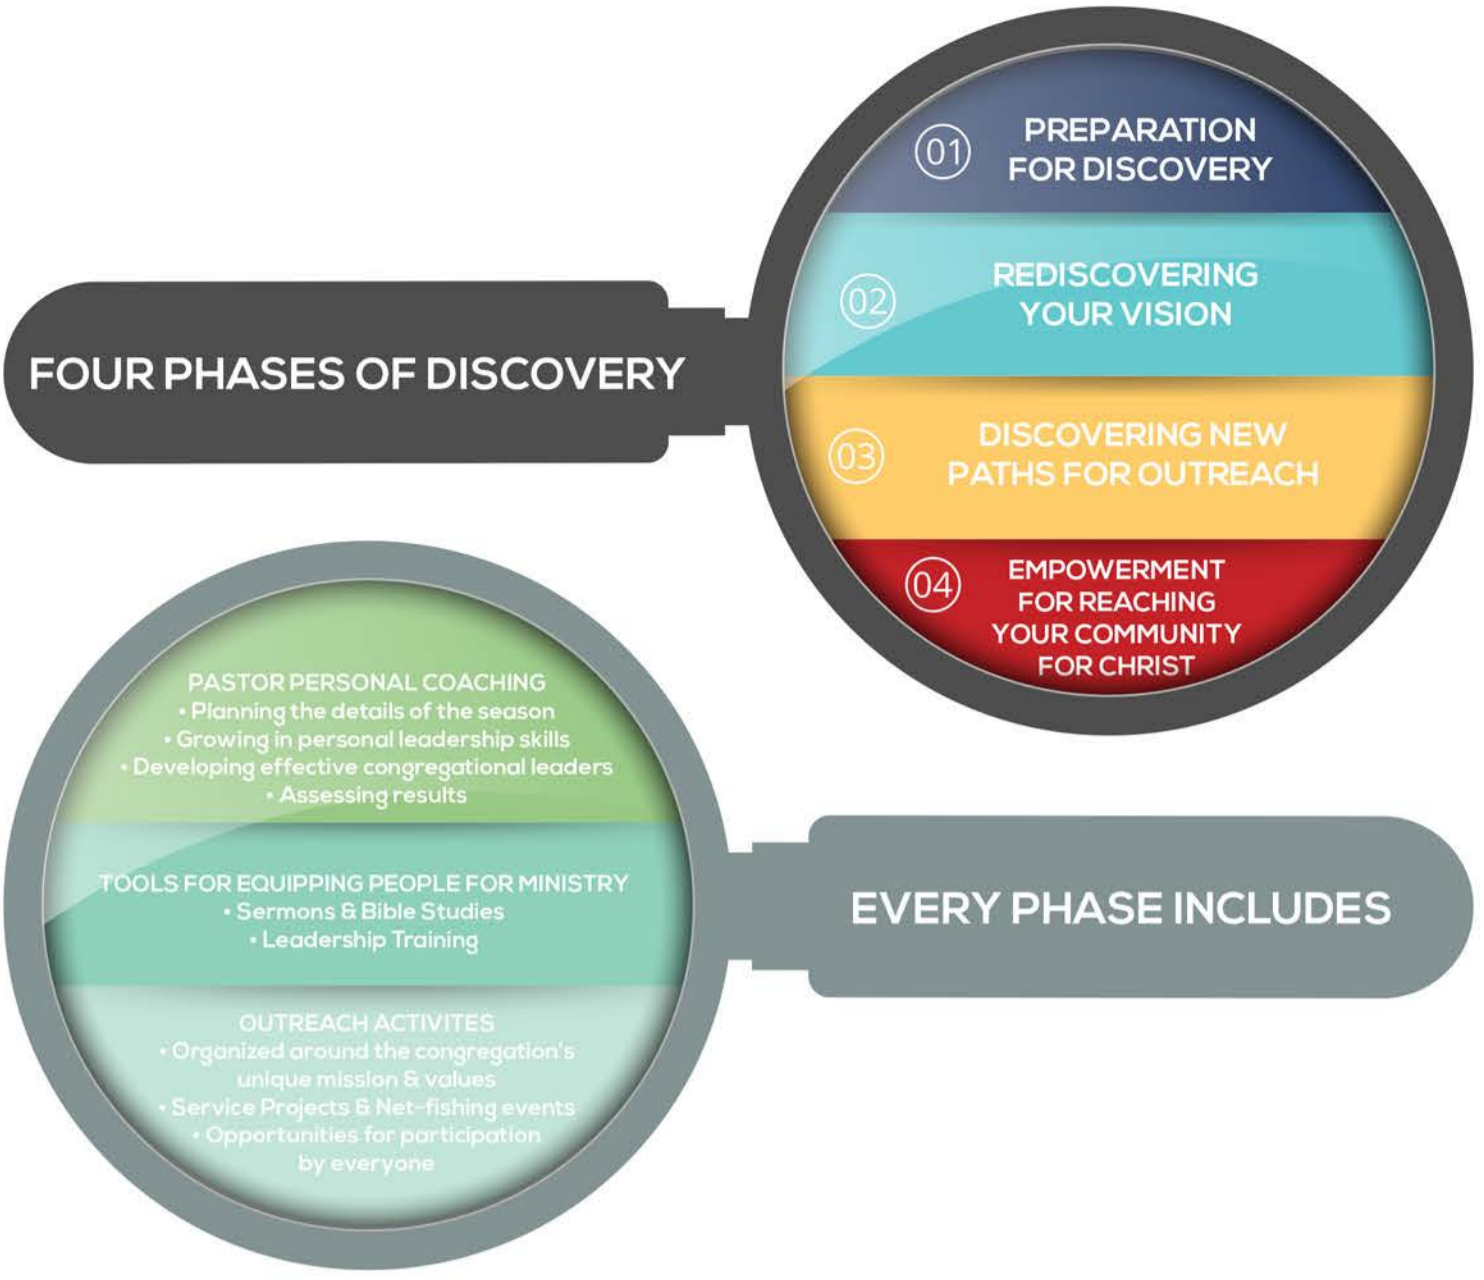

This unique discovery process focuses on renewal and healthy transformation. Through four flexible phases, you will be led in a comprehensive, two-year process that will help you discover new ways to reach out to your community. Through each phase of this Discovery process, you will learn how to further engage your community with the Gospel of Jesus.

WHAT WILL YOU DISCOVER?

WHAT ARE YOU WAITING FOR?

Let's start uncovering God's unique plan for your congregation!

To learn more visit us online at

[HTTP://WWW.TRANSFORMINGCHURCHESNETWORK.ORG/SEASONSOFDISCOVERY](http://www.transformingchurchesnetwork.org/seasonsofdiscovery)